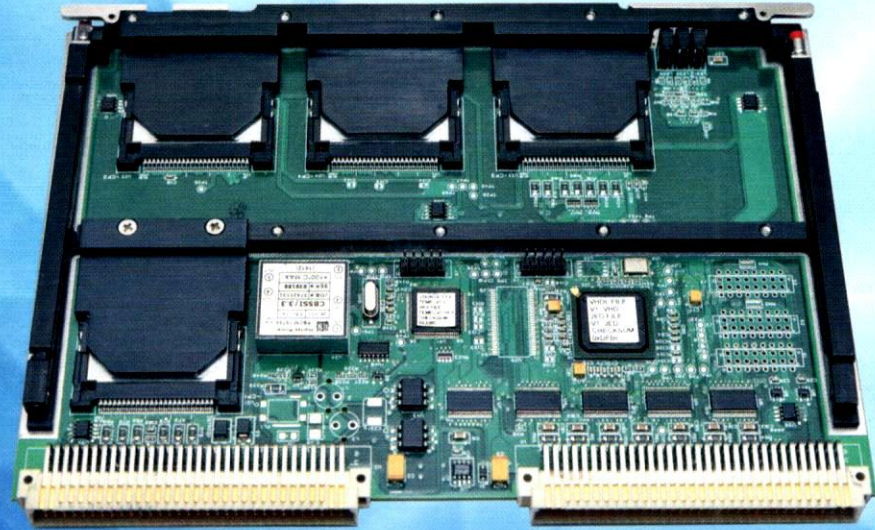

VME MASS MEMORY CARD

The Versa Module Europa (VME) based Mass Memory Card is designed for use as Mass Storage Card residing on a VME64x Chassis. The Design incorporates VME slave interface and provide interface to standard Compact Flash Devices adopting PCMCIA compliant standard. The card with its rugged conduction cooled construction and usage of extended temperature version components is ideally suited for use on an Onboard / Airworthy System. The card incorporates 5 temperature sensors to monitor temperature status of the card.

FEATURES:

- Four Compact Flash slots for interfacing flash devices (Total 16GB with Four 4GB compact flash).
- DIP switches Programmable Base Address
- VME slave address/ address modifier configurable
- Status LEDs
- Temperature Monitoring Module

STANDARDS COMPLIANCE

- ANSI-VITA-1-1997 VME 64x Standard
- IEEE 1101.2 Standard
- PCMCIA PC Card Standard 7.0
- PCMCIA PC Card ATA Specification 7.0
- Compact Flash PCMCIA Standard (CFA)

VME MASS MEMORY CARD

SPECIFICATIONS

Card	VME 64x slave
Size	6U VME as per IEEE1101.2
Components	MIL grade/Industrial Grade -40°C to + 85°C rated components
Mechanical Construction	Conduction cooled MIL grade, VME card with Vibration Stiffener
Standard	Full compliant VME 64x slave interface A32, D64, D32, D16 & D08 with support for Multi Block Data transfer.
Drivers	ATA Driver with source code
Flash Disk Performance	20 Mbps burst mode data transfer to/from flash 16 Mbps burst mode data transfer to/from host
VME Slave Interface	80 Mbps burst mode data transfer
Connector	P1 & P2 Gold plated VME connectors
Power	5VDC for card power 28VDC for temperature sensors power 10W Maximum
Operating temperature Range	- 40°C to + 85°C
Cooling	Rugged Conduction Cooled
MTBF	29,568 Hours at 65°C